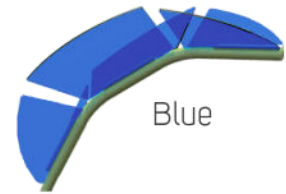

Color Selection Chart

Polyester powder coating

Sand 1015	Lemon 1018	Orange 2008
Red 3020	Brick 3001	Pink 4003
Violet 4008	Sunset 1028	Aqua 6027
Steel 5007	Azure 5012	Cobalt 5017
Sapphire 5010	Midnight 5003	Forest 6005
Grass 6029	Cactus 6017	Lime 6018
Chocolate 8014	Snow 9003	Coal 9005
Bengal Silver 99999	Iron texture 49/70785	

Because of the printing limits, the colors above can slightly differ from the original color.

ECOLOR

Translucent polymer

Blue