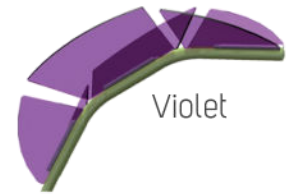

Color Selection Chart

Polyester powder coating

Sand 1015	Lemon 1018	Orange 2008
Red 3020	Brick 3001	Pink 4003
Violet 4008	Sunset 1028	Aqua 6027
Steel 5007	Azure 5012	Cobalt 5017
Sapphire 5010	Midnight 5003	Forest 6005
Grass 6029	Cactus 6017	Lime 6018
Chocolate 8014	Snow 9003	Coal 9005
Bengal Silver 99999	Iron texture 49/70785	

Because of the printing limits, the colors above can slightly differ from the original color.

ECOLOR

Translucent polymer

Violet